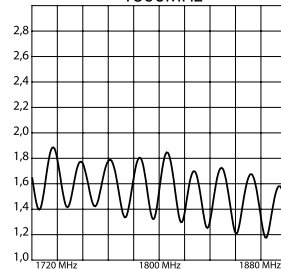

800MHz / 850MHz / 863MHz

900MHz

1800MHz

LTE 2600MHz

Electrical Characteristics

Polarisation	Vertical
Frequency	MHz - 800, 850,863,900MHz / GHz - 1.8, 1.9, 2.1, 2.6
Gain	5dBi
Power Handling	100w
Impedance	50 Ohms

Physical Characteristics

Vibration	10-55Hz (1.5mm amplitude for 2 hours)
Net Weight	172g
Operational Temperature	-40°C to +85°C
Humidity	Up to 95%
Connector	According to customer specification
Cable Type	RG58 Black
Cable Length	2.5m (CSA-121) or 5m (CSA-151)