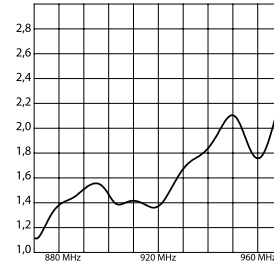

800MHz / 850MHz / 863MHz

900MHz

1800MHz

LTE 2600MHz

Electrical Characteristics

Polarisation	Vertical
Frequency	MHz - 800, 850,863,900MHz / GHz - 1.8, 1.9, 2.1, 2.6
Gain	5dBi
Power Handling	100w
Impedance	50 Ohms

Physical Characteristics

Vibration	10-55Hz (1.5mm amplitude for 2 hours)
Net Weight	172g
Operational Temperature	-40°C to +85°C
Humidity	Up to 95%
Connector	According to customer specification
Cable Type	RG58 Black
Cable Length	2.5m (CSA-121) or 5m (CSA-151)