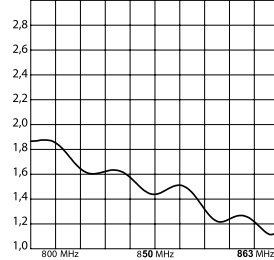

800MHz / 850MHz / 863MHz

900MHz

1800MHz

LTE 2600MHz

Electrical Characteristics

Polarisation	Vertical
Frequency	MHz - 800, 850,863,900MHz / GHz - 1.8, 1.9, 2.1, 2.6
Gain	5dBi
Power Handling	100w
Impedance	50 Ohms

Physical Characteristics

Vibration	10-55Hz (1.5mm amplitude for 2 hours)
Net Weight	172g
Operational Temperature	-40°C to +85°C
Humidity	Up to 95%
Connector	According to customer specification
Cable Type	RG58 Black
Cable Length	2.5m (CSA-121) or 5m (CSA-151)