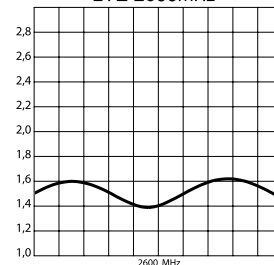

800MHz / 850MHz / 863MHz

900MHz

1800MHz

LTE 2600MHz

Electrical Characteristics

Polarisation	Vertical
Frequency	MHz - 800, 850,863,900MHz / GHz - 1.8, 1.9, 2.1, 2.6
Gain	5dBi
Power Handling	100w
Impedance	50 Ohms

Physical Characteristics

Vibration	10-55Hz (1.5mm amplitude for 2 hours)
Net Weight	172g
Operational Temperature	-40°C to +85°C
Humidity	Up to 95%
Connector	According to customer specification
Cable Type	RG58 Black
Cable Length	2.5m (CSA-121) or 5m (CSA-151)